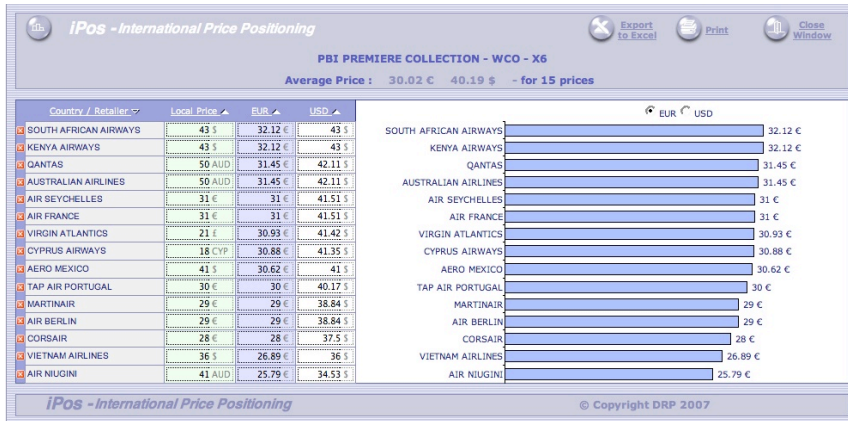

Just by clicking on any names from any table of results from QuickSearch, you'll get iPos: a table and a graph showing the International Price Positioning of the item you clicked on, either on domestic or TR markets (see iPos for Airlines above).

Country	Retailer	Product	Size	Retail Price (EUR)
Italy	EDP Store	ARMANI CODE WOMEN	Spray 50ml	70.0
Italy	EDP Store	ARMANI EMPORIO CITY GLAM FOR MEN	Spray 50ml	48.0
Italy	EDP Store	ARMANI EMPORIO SEXY FOR MEN	Spray 50ml	48.0
Italy	EDP Store	ARMANI EMPORIO ICE	Spray 50ml	54.5
Italy	EDP Store	ARMANI MANIA FOR MEN	Spray 50ml	64.8
Italy	EDP Store	CHANEL ALLURE	Spray 50ml	72.0
Italy	EDP Store	CHANEL ALLURE SENSUELLE	Spray 50ml	72.0
Italy	EDP Store	CHANEL CHANGE	Spray 50ml	72.0
Italy	EDP Store	CHANEL COCO	Spray 50ml	72.0